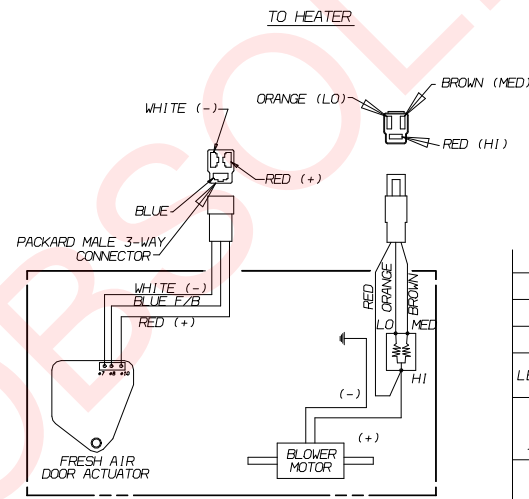

WIRE DIAGRAM - DUCT

WIRE DIAGRAM HEATER ASSEMBLY

MATERIAL:

FLAT SIZE:

FINISH: RAW PAINT COLOR OR TYPE _____

PRIME OTHER _____

TOLERANCE ON ALL DIMENSIONS IS, PLUS OR MINUS UNLESS OTHERWISE SPECIFIED. DO NOT SCALE